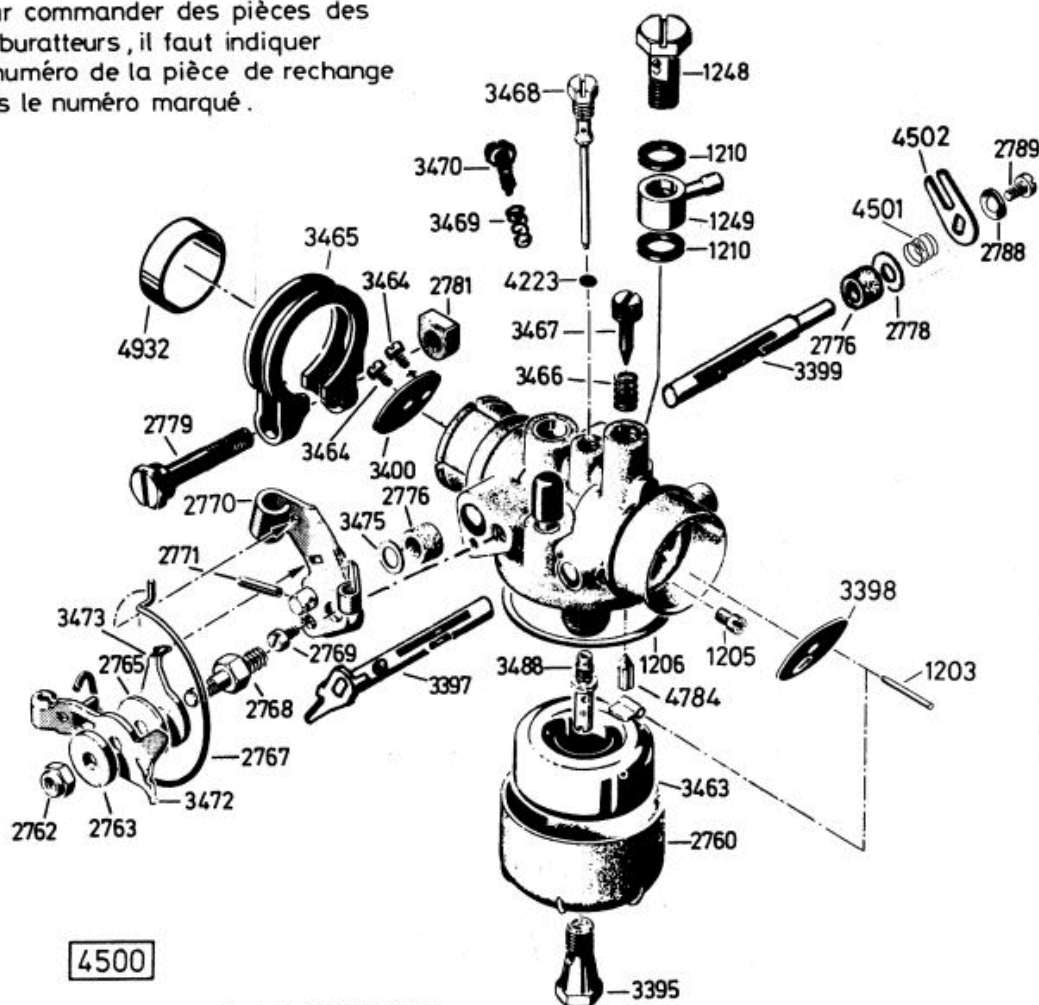

4199

- 3632** -Rutschkupplung ohne Messer
 -friction clutch without blade
 -l'embrayage à friction sans lame

AS 53 B5
AS 53 B6 RB

Allrad Bezeichnung: AS 53 B6/RB AllradÂ Â Modell: AS 53 B6/RBÂ Â Jahr: 2002

Pour commander des pièces des carburateurs, il faut indiquer le numéro de la pièce de rechange plus le numéro marqué .

- AS 26 AH9, AS 26 AH9/3
- AS 27/2, AS 27/3
- AS 21-165/2, AS 21-165/3
- AS 53
- AS 45 B1A, AS 45 B3A, AS 45 B4
- AS 22, AS 22/3
- AS 28, AS 28/3, AS 28/4
- AS 55 B1