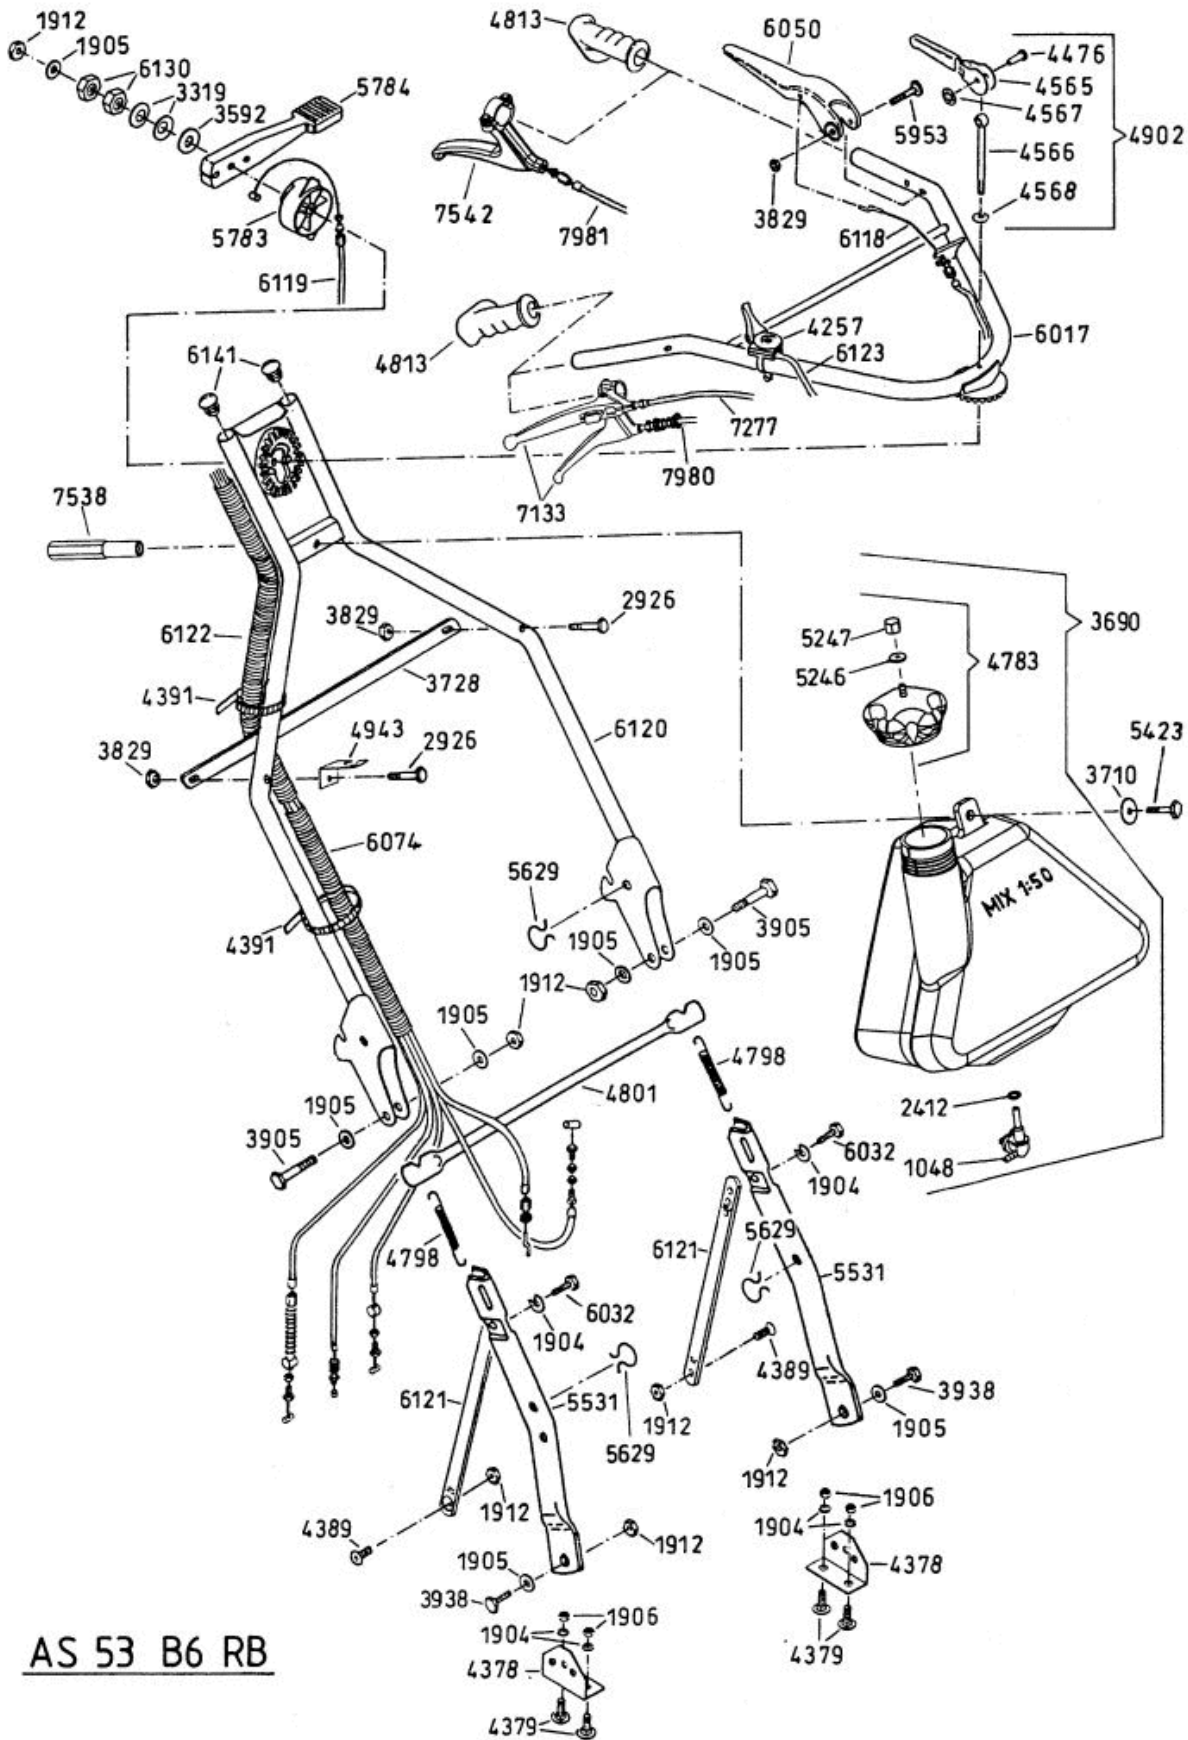

Allrad Bezeichnung: AS 53 B6/RB Allrad Modell: AS 53 B6/RB Jahr: 2002

AS 53 B5
AS 53 B6 RB

6137 Antriebsblock
driving unit
moteur complet

Allrad Bezeichnung: AS 53 B6/RB Allrad Modell: AS 53 B6/RB Jahr: 2002

Allrad Bezeichnung: AS 53 B6/RB Allrad Modell: AS 53 B6/RB Jahr: 2002

AS 53 B6 RB

Allrad Bezeichnung: AS 53 B6/RB Allrad Modell: AS 53 B6/RB Jahr: 2002

AS 53 B6 RB

Allrad Bezeichnung: AS 53 B6/RB Allrad Modell: AS 53 B6/RB Jahr: 2002

AS 53 B6 RB

Allrad Bezeichnung: AS 53 B6/RB Allrad Modell: AS 53 B6/RB Jahr: 2002

Allrad Bezeichnung: AS 53 B6/RB Allrad Modell: AS 53 B6/RB Jahr: 2002

4338

7541

AS 53 B6 RB

Allrad Bezeichnung: AS 53 B6/RB Allrad Modell: AS 53 B6/RB Jahr: 2002

Pour commander des pièces des carburateurs, il faut indiquer le numéro de la pièce de rechange plus le numéro marqué .

- AS 26 AH9, AS 26 AH9/3
- AS 27/2, AS 27/3
- AS 21-165/2, AS 21-165/3
- AS 53
- AS 45 B1A, AS 45 B3A, AS 45 B4
- AS 22, AS 22/3
- AS 28, AS 28/3, AS 28/4
- AS 55 B1