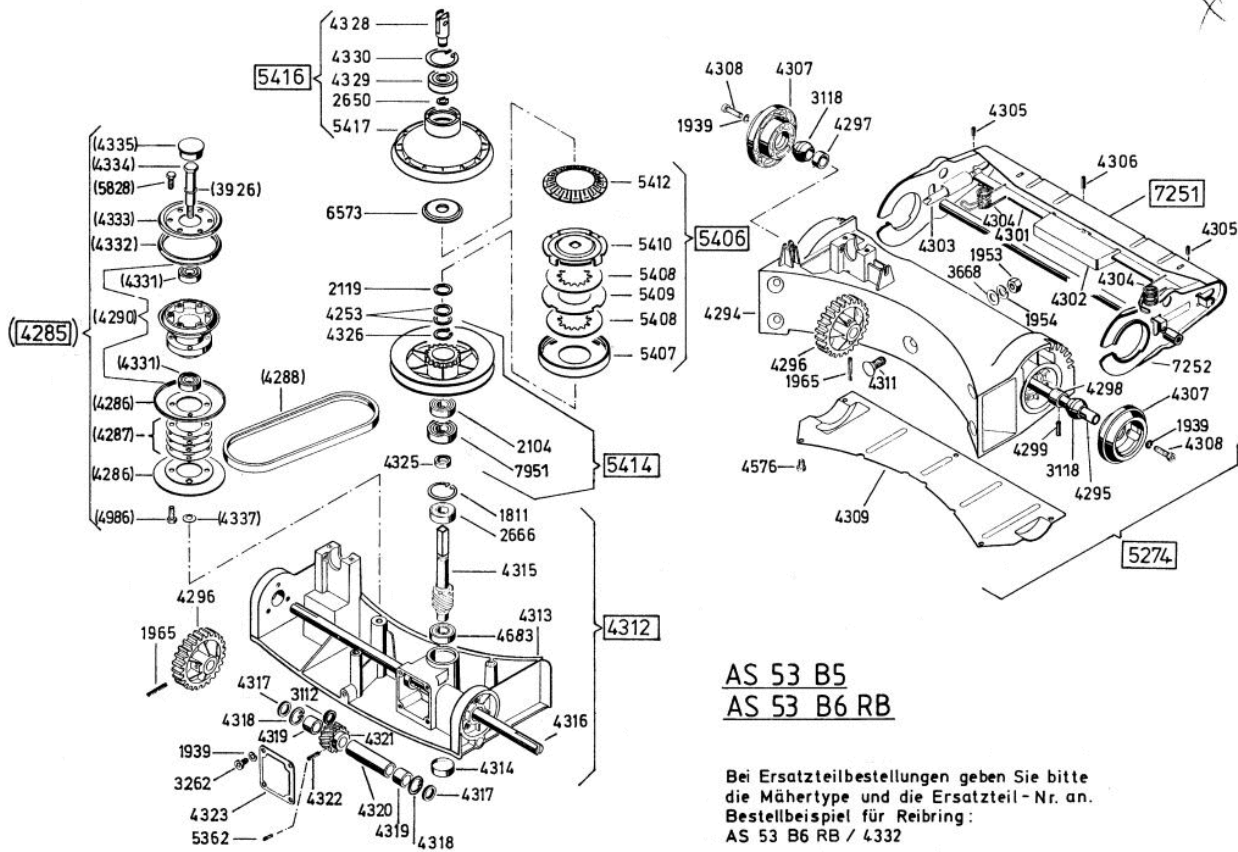

Allrad Bezeichnung: AS 53 B6/RB Allrad Modell: AS 53 B6/RB Jahr: 2002

AS 53 B5
AS 53 B6 RB

6137 Antriebsblock
driving unit
moteur complet

Allrad Bezeichnung: AS 53 B6/RB Allrad Modell: AS 53 B6/RB Jahr: 2002

Allrad Bezeichnung: AS 53 B6/RB Allrad Modell: AS 53 B6/RB Jahr: 2002

AS 53 B6 RB

Allrad Bezeichnung: AS 53 B6/RB Allrad Modell: AS 53 B6/RB Jahr: 2002

AS 53 B6 RB

Allrad Bezeichnung: AS 53 B6/RB Allrad Modell: AS 53 B6/RB Jahr: 2002

AS 53 B6 RB

Allrad Bezeichnung: AS 53 B6/RB Allrad Modell: AS 53 B6/RB Jahr: 2002

Allrad Bezeichnung: AS 53 B6/RB Allrad Modell: AS 53 B6/RB Jahr: 2002

4338

7541

AS 53 B6 RB

Allrad Bezeichnung: AS 53 B6/RB Allrad Modell: AS 53 B6/RB Jahr: 2002

Pour commander des pièces des carburateurs, il faut indiquer le numéro de la pièce de rechange plus le numéro marqué .

- AS 26 AH9, AS 26 AH9/3
- AS 27/2, AS 27/3
- AS 21-165/2, AS 21-165/3
- AS 53
- AS 45 B1A, AS 45 B3A, AS 45 B4
- AS 22, AS 22/3
- AS 28, AS 28/3, AS 28/4
- AS 55 B1