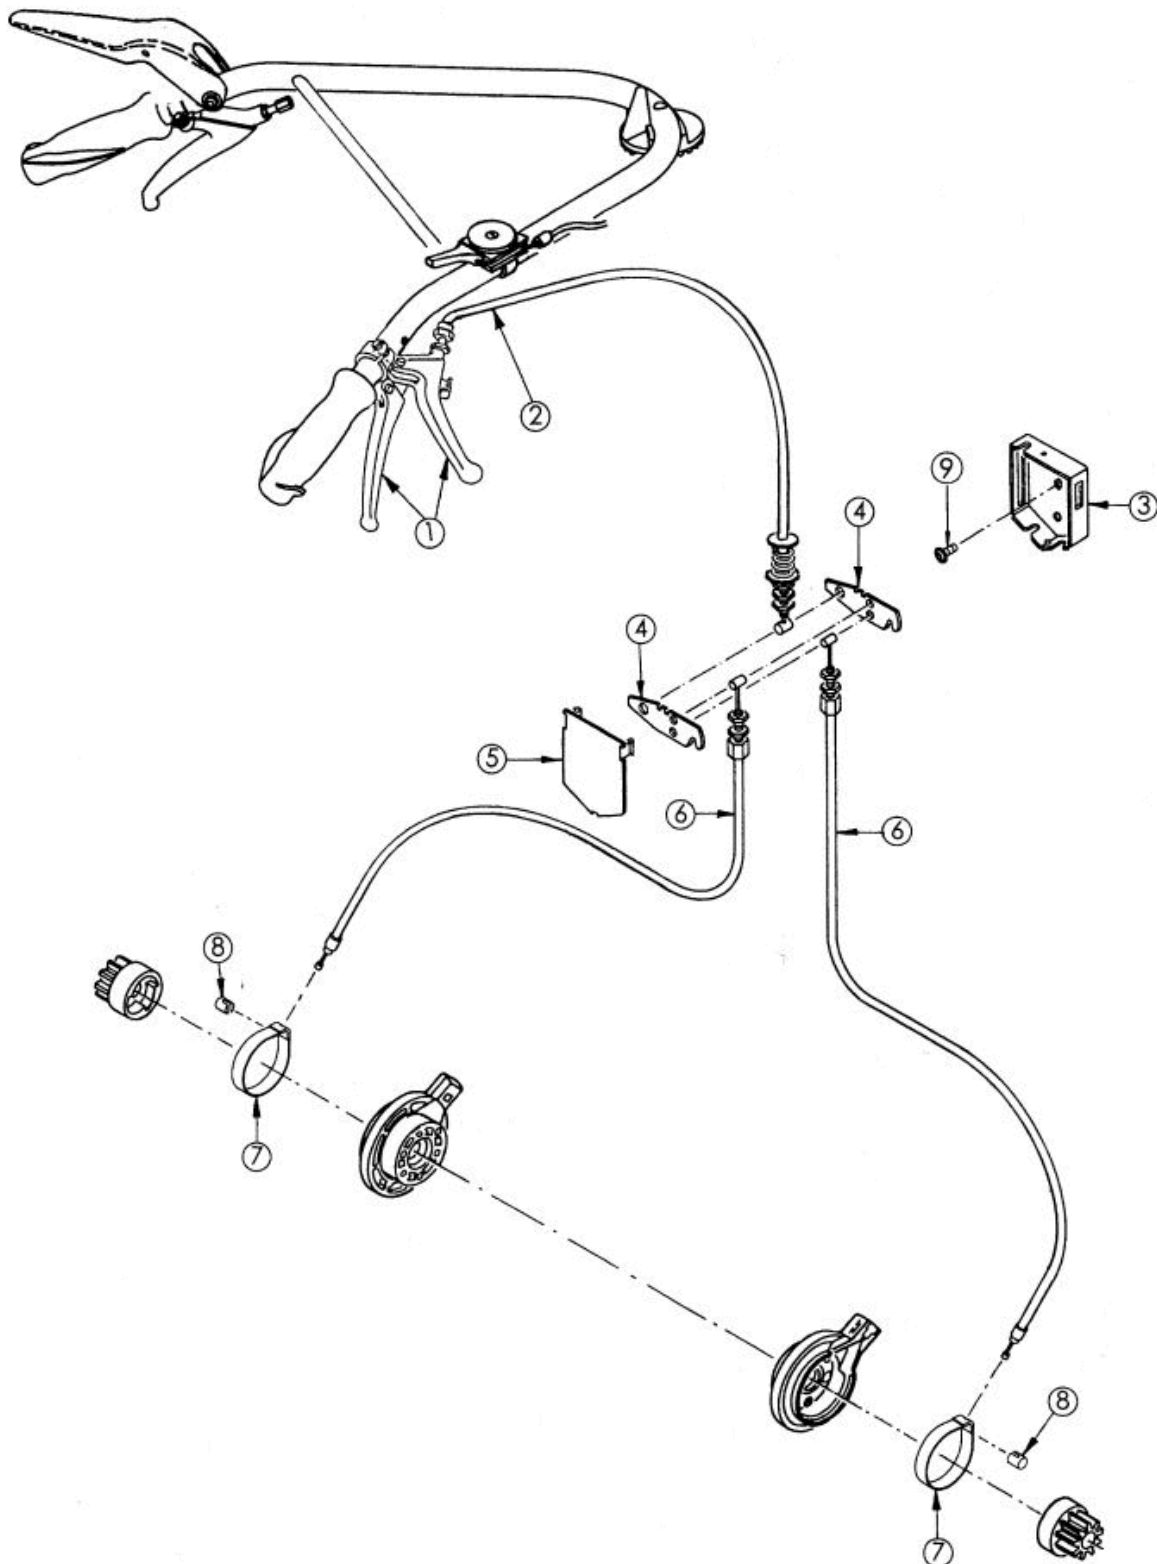

Allrad Bezeichnung: AS 53 B6/RB Allrad Modell: AS 53 B6/RB Jahr: 2002

AS 53 B6 RB

Allrad Bezeichnung: AS 53 B6/RB Allrad Modell: AS 53 B6/RB Jahr: 2002

AS 53 B6 RB

Allrad Bezeichnung: AS 53 B6/RB Allrad Modell: AS 53 B6/RB Jahr: 2002

AS 53 B6 RB

Allrad Bezeichnung: AS 53 B6/RB Allrad Modell: AS 53 B6/RB Jahr: 2002

Allrad Bezeichnung: AS 53 B6/RB Allrad Modell: AS 53 B6/RB Jahr: 2002

4338

7541

AS 53 B6 RB

Allrad Bezeichnung: AS 53 B6/RB Allrad Modell: AS 53 B6/RB Jahr: 2002

4199

- 3632** -Rutschkupplung ohne Messer
 -friction clutch without blade
 -l'embrayage à friction sans lame

AS 53 B5
AS 53 B6 RB

Allrad Bezeichnung: AS 53 B6/RB AllradÂ Â Modell: AS 53 B6/RBÂ Â Jahr: 2002

Pour commander des pièces des carburateurs, il faut indiquer le numéro de la pièce de rechange plus le numéro marqué .

- AS 26 AH9, AS 26 AH9/3
- AS 27/2, AS 27/3
- AS 21-165/2, AS 21-165/3
- AS 53
- AS 45 B1A, AS 45 B3A, AS 45 B4
- AS 22, AS 22/3
- AS 28, AS 28/3, AS 28/4
- AS 55 B1