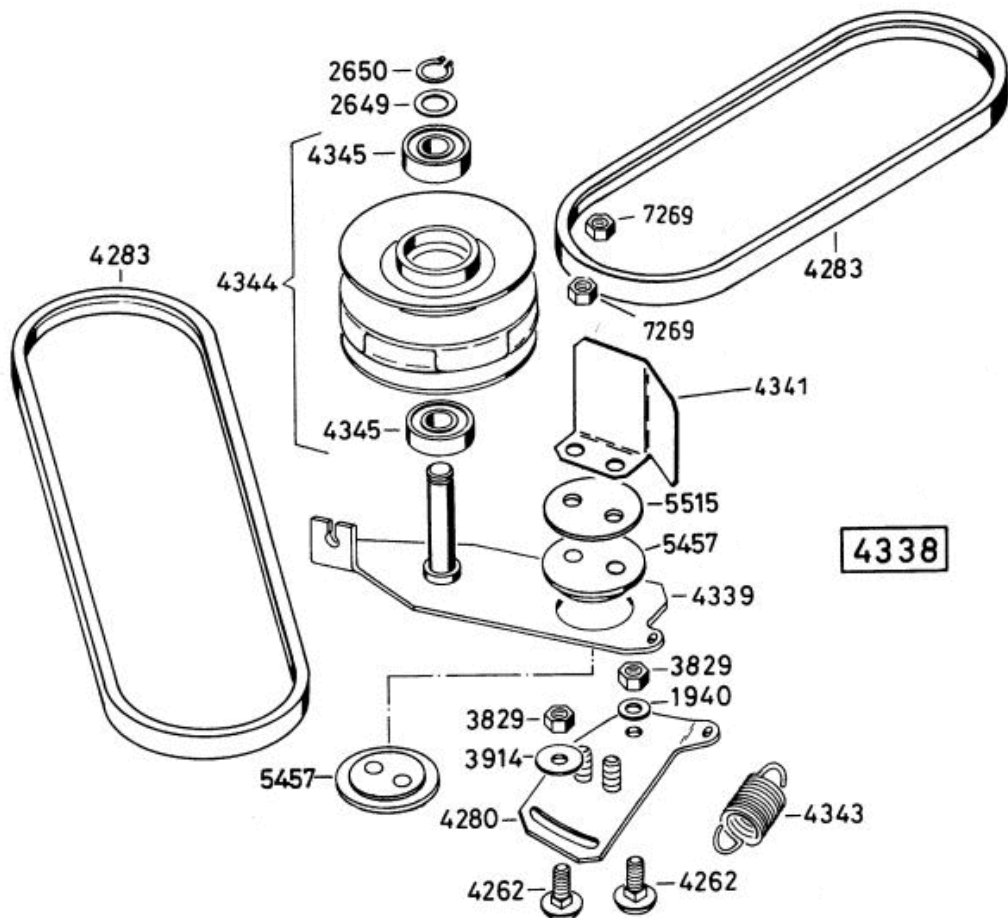

Allrad Bezeichnung: AS 53 B6/RB Allrad Modell: AS 53 B6/RB Jahr: 2002

AS 53 B5
AS 53 B6 RB

6137 Antriebsblock
driving unit
moteur complet

Allrad Bezeichnung: AS 53 B6/RB Allrad Modell: AS 53 B6/RB Jahr: 2002

Allrad Bezeichnung: AS 53 B6/RB Allrad Modell: AS 53 B6/RB Jahr: 2002

AS 53 B6 RB

Allrad Bezeichnung: AS 53 B6/RB Allrad Modell: AS 53 B6/RB Jahr: 2002

AS 53 B6 RB

Allrad Bezeichnung: AS 53 B6/RB Allrad Modell: AS 53 B6/RB Jahr: 2002

AS 53 B6 RB

Allrad Bezeichnung: AS 53 B6/RB Allrad Modell: AS 53 B6/RB Jahr: 2002

Allrad Bezeichnung: AS 53 B6/RB Allrad Modell: AS 53 B6/RB Jahr: 2002

4338

7541

AS 53 B6 RB

Allrad Bezeichnung: AS 53 B6/RB Allrad Modell: AS 53 B6/RB Jahr: 2002

Pour commander des pièces des carburateurs, il faut indiquer le numéro de la pièce de rechange plus le numéro marqué .

- AS 26 AH9, AS 26 AH9/3
- AS 27/2, AS 27/3
- AS 21-165/2, AS 21-165/3
- AS 53
- AS 45 B1A, AS 45 B3A, AS 45 B4
- AS 22, AS 22/3
- AS 28, AS 28/3, AS 28/4
- AS 55 B1